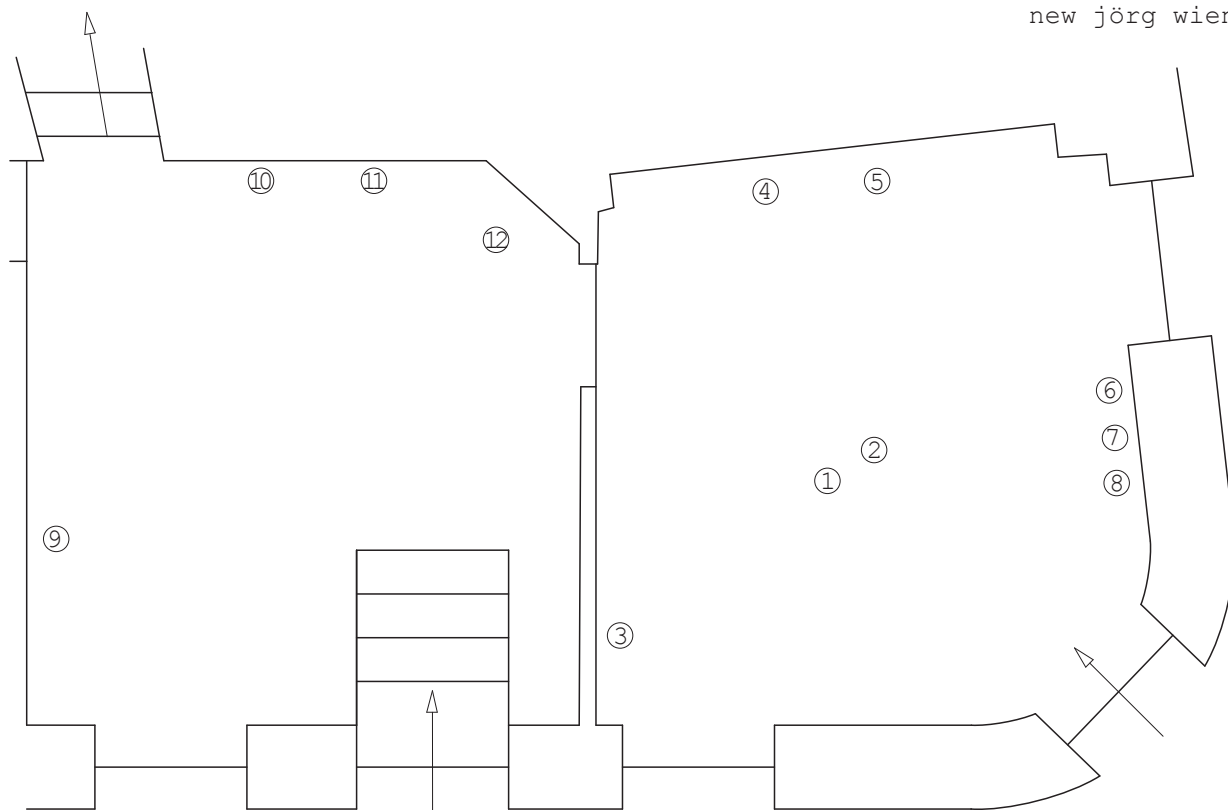

Opening 26.01.2023
27.01. - 17.02.2023
new jörg wien

1 Vanessa Schmidt
Untitled (every angel is terrifying), 2023
Metal, textile
123 x 29,5 x 36,5 cm

2 Vanessa Schmidt
Untitled (every angel is terrifying), 2023
Metal, tape
92,5 x 24 cm

3 Jonida Laçi
Untitled, 2020
Pigment print
21 x 11 x 2,2 cm

4 Jonida Laçi
SPIT SPAT, 2023
asphalt, wire, diverse material
approx. 30 x 40 x 4 cm

5 Katharina Hölzl
Cat on blanket, 2022
Print on terry cotton
88 x 50 cm

6 Katharina Hölzl
Untitled (turn), 2020
Pigment ink and pencil on paper
19 x 15 cm

7 Katharina Hölzl
Untitled (turn), 2020
Pencil on paper
29,7 x 24 cm

8 Katharina Hölzl
Untitled (turn), 2020
Pencil on paper
29,7 x 24 cm

9 Rachel Fäth
Mount with Extender, a, 2022
Steel, screws and nuts, coins, key,
plastic foil
29 x 63 x 43 cm

10 Jonida Laçi
SPIT SPAT, 2023
asphalt, wire, diverse material
approx. 30 x 40 x 4 cm

11 Rachel Fäth
Mount with Extender, b, 2022
Steel, screws and nuts, coins, plastic
foil, magnet
29 x 62 x 40 cm

12 Vanessa Schmidt
Untitled (every angel is terrifying), 2023
Metal, wood, paint, textile
131 x 22 x 34,4 cm